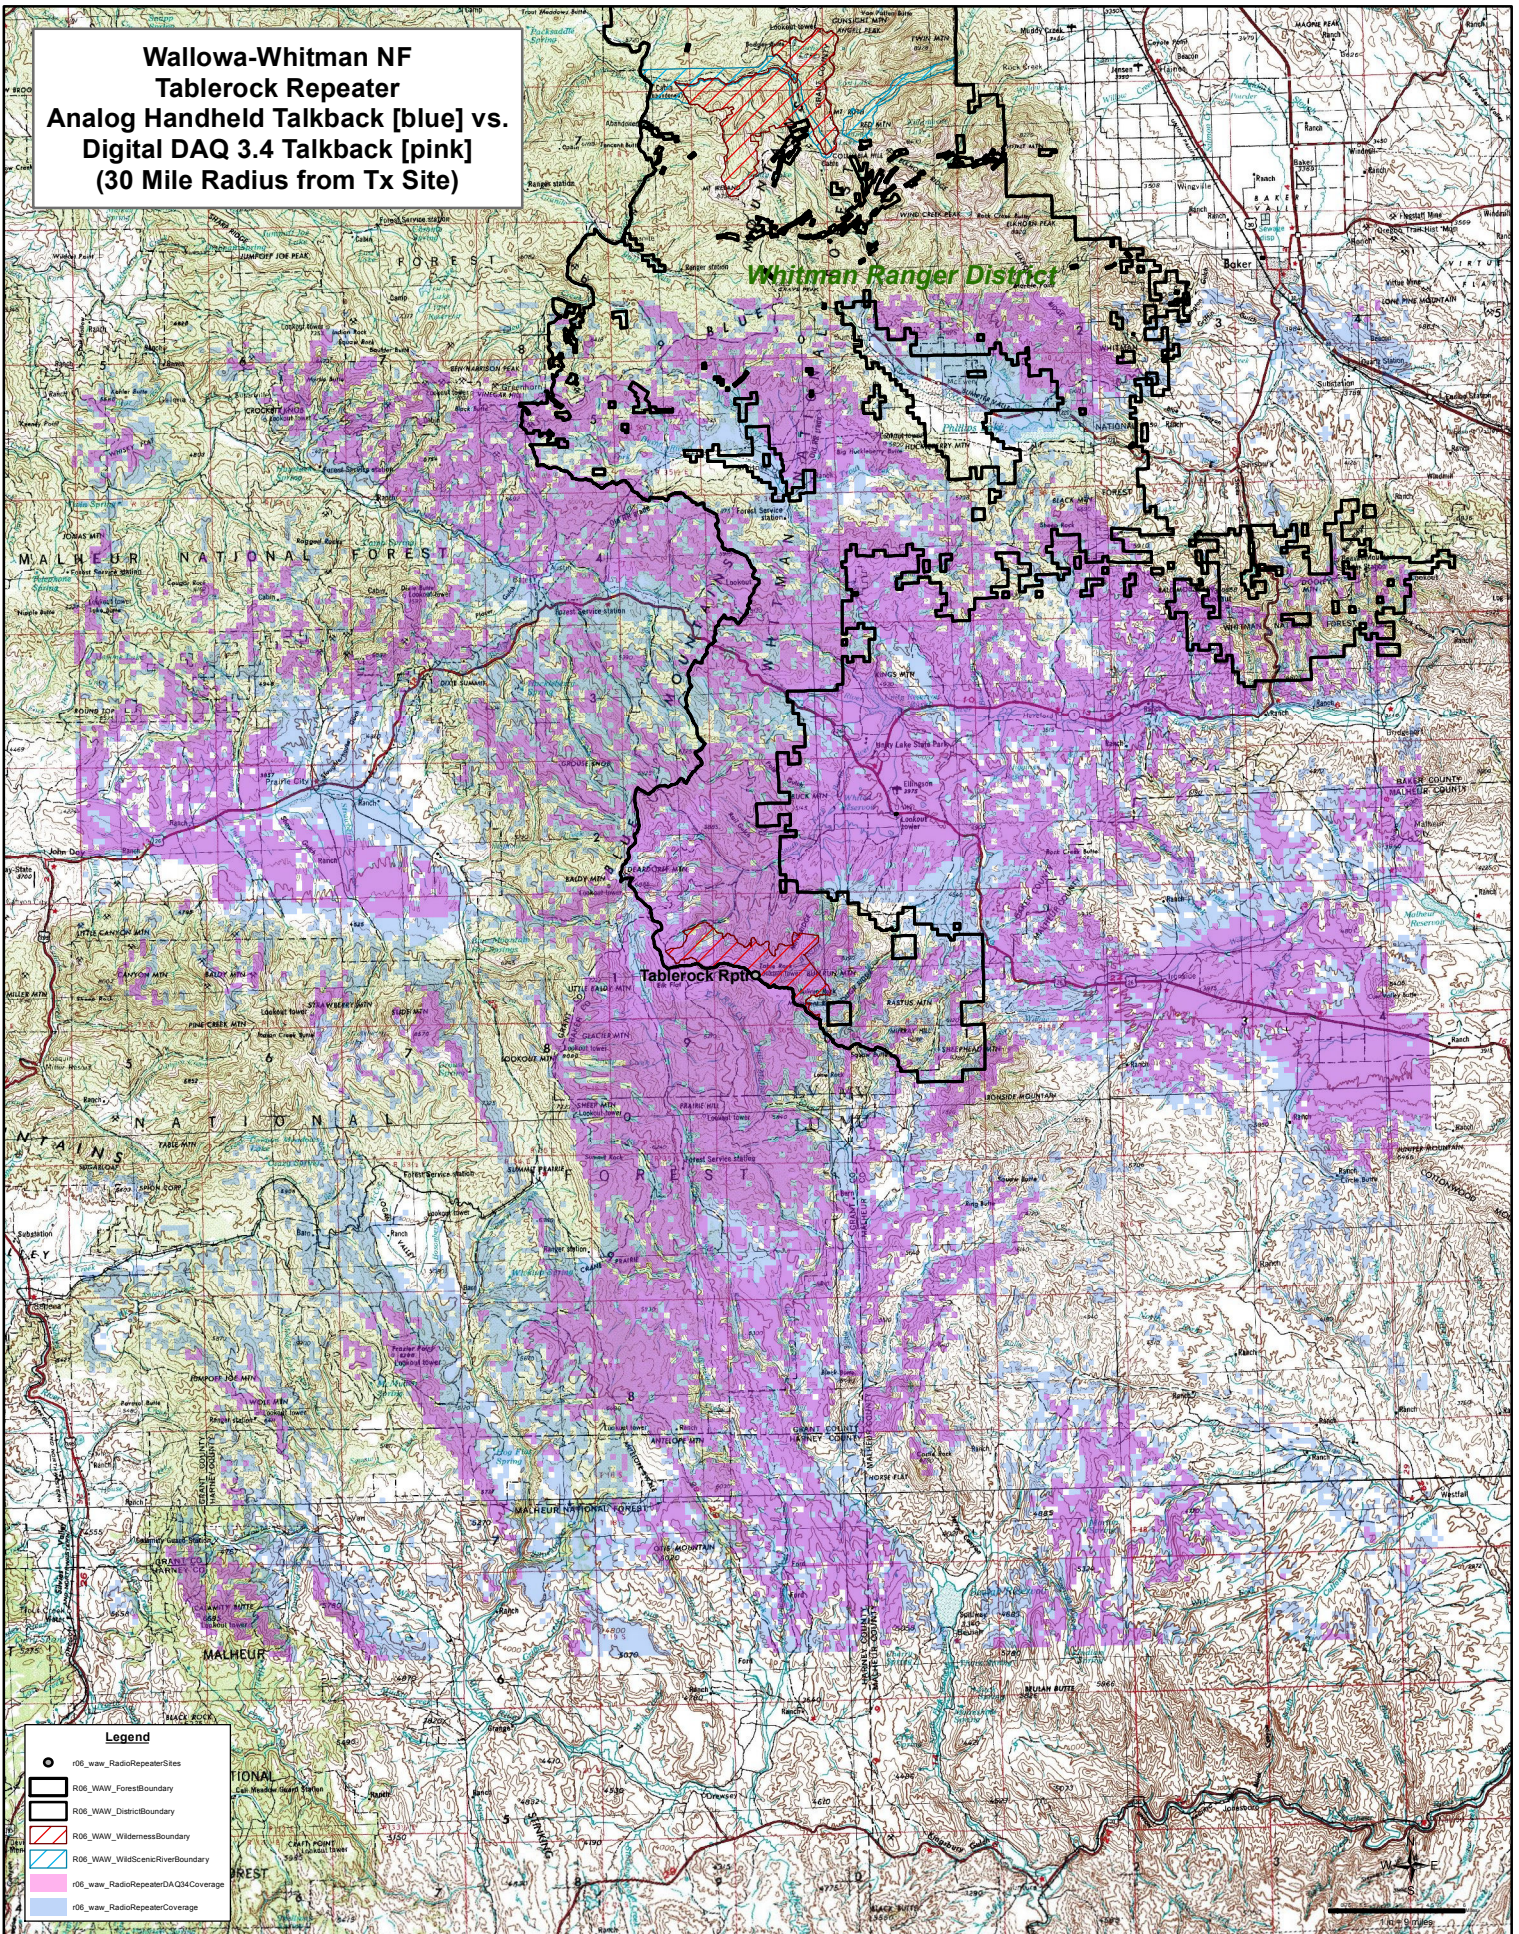

**Wallowa-Whitman NF
 Tablerock Repeater
 Analog Handheld Talkback [blue] vs.
 Digital DAQ 3.4 Talkback [pink]
 (30 Mile Radius from Tx Site)**

Legend

- r06_waw_RadioRepeaterSites
- R06_WAW_ForestBoundary
- R06_WAW_DistrictBoundary
- R06_WAW_WildernessBoundary
- R06_WAW_WildScenicRiverBoundary
- r06_waw_RadioRepeaterDAQ34Coverage
- r06_waw_RadioRepeaterCoverage